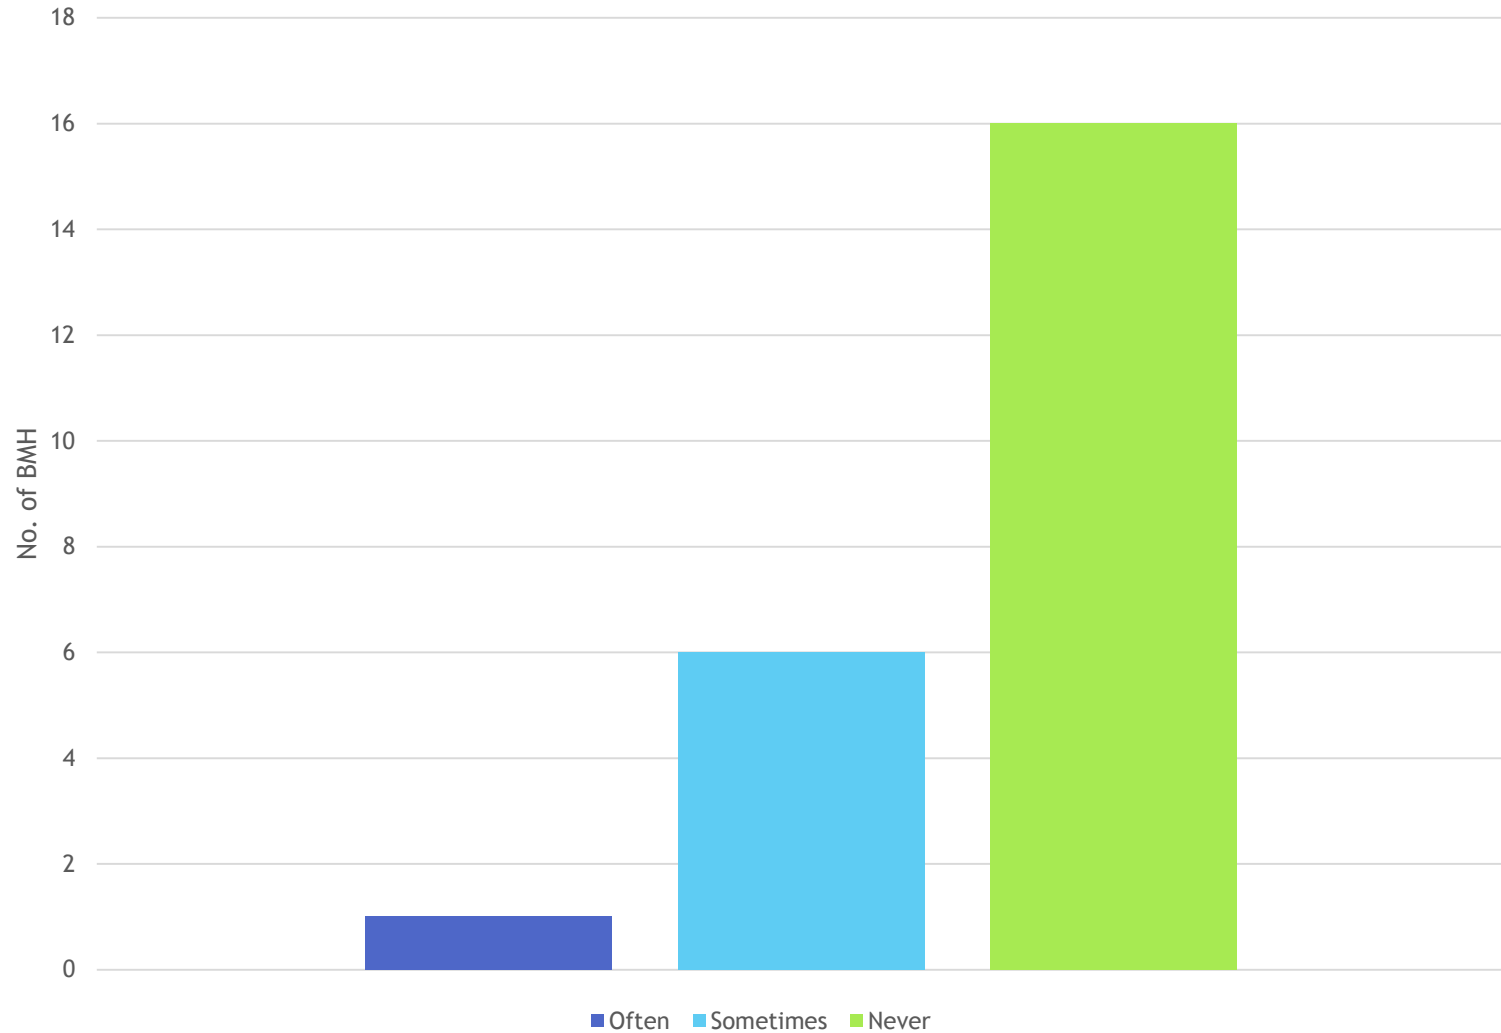

Temperament: Aggressive with people (N=22)

Temperament: Aggressive with dogs (N=25)

Temperament: Fearful of people (N=25)

Temperament: Submissive urination (N=23)

Temperament: Separation Anxiety (N=24)

Temperament: House Training Problems (N=24)

Temperament: Outgoing/Friendly (N=29)

Temperament: Excitable/Active (N=27)

Temperament: Excessive Barking (N=26)