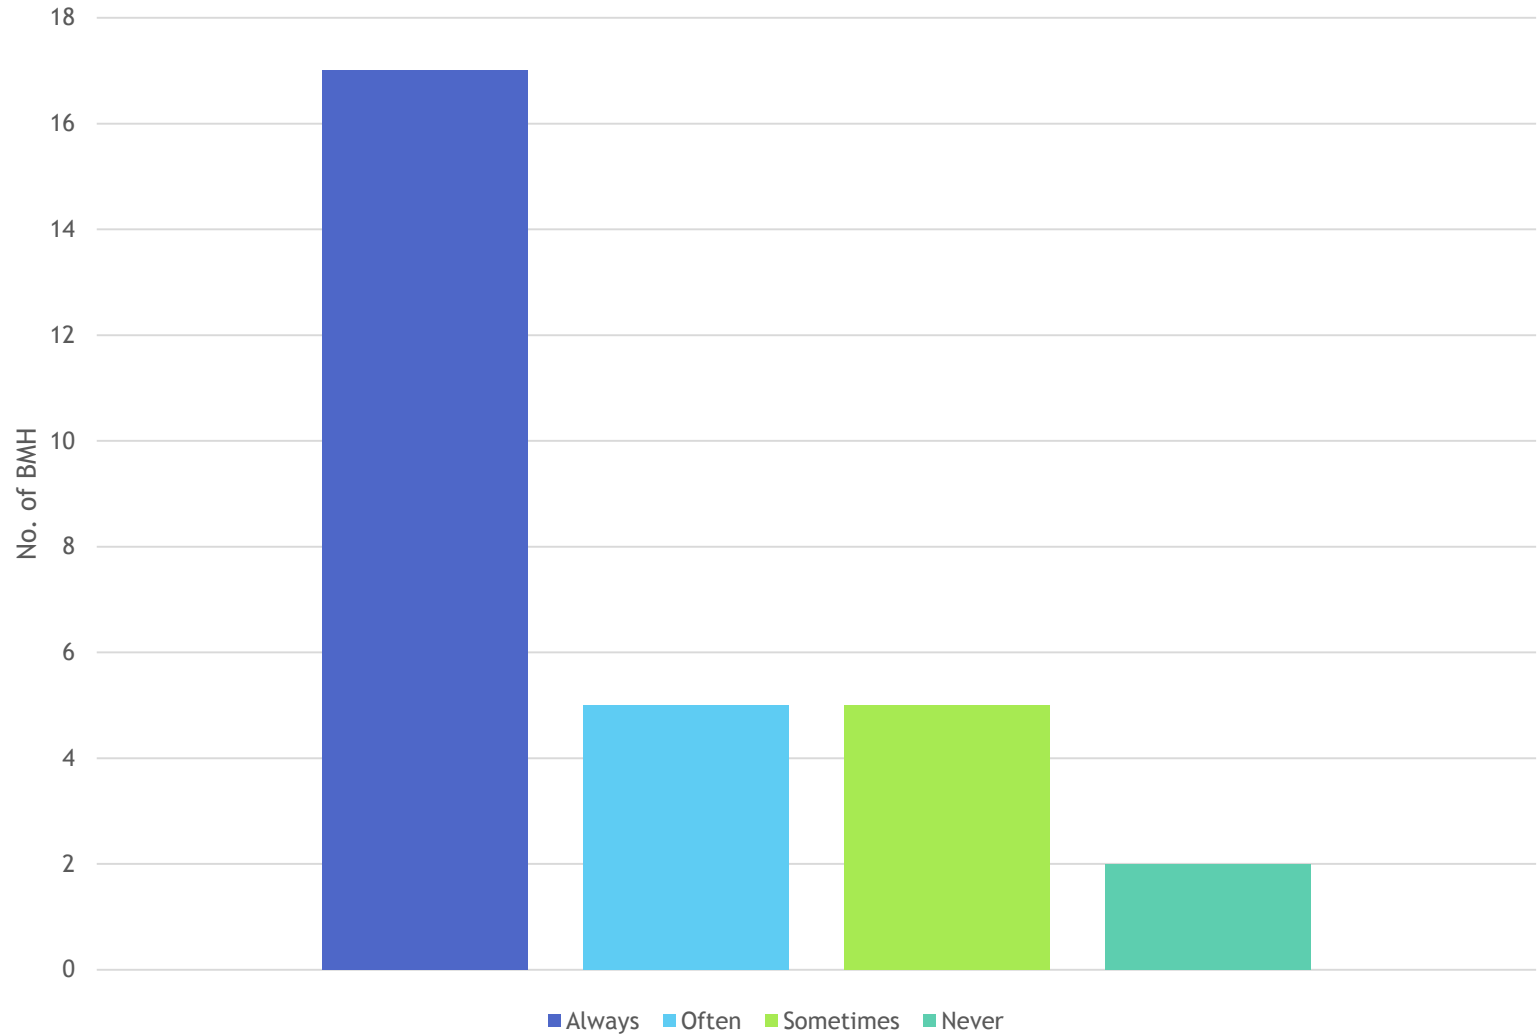

Temperament: Aggressive with people (N=22)

Temperament: Aggressive with dogs (N=25)

Temperament: Fearful of people (N=25)

Temperament: Submissive urination (N=23)

Temperament: Separation Anxiety (N=24)

Temperament: House Training Problems (N=24)

Temperament: Outgoing/Friendly (N=29)

Temperament: Excitable/Active (N=27)

Temperament: Excessive Barking (N=26)