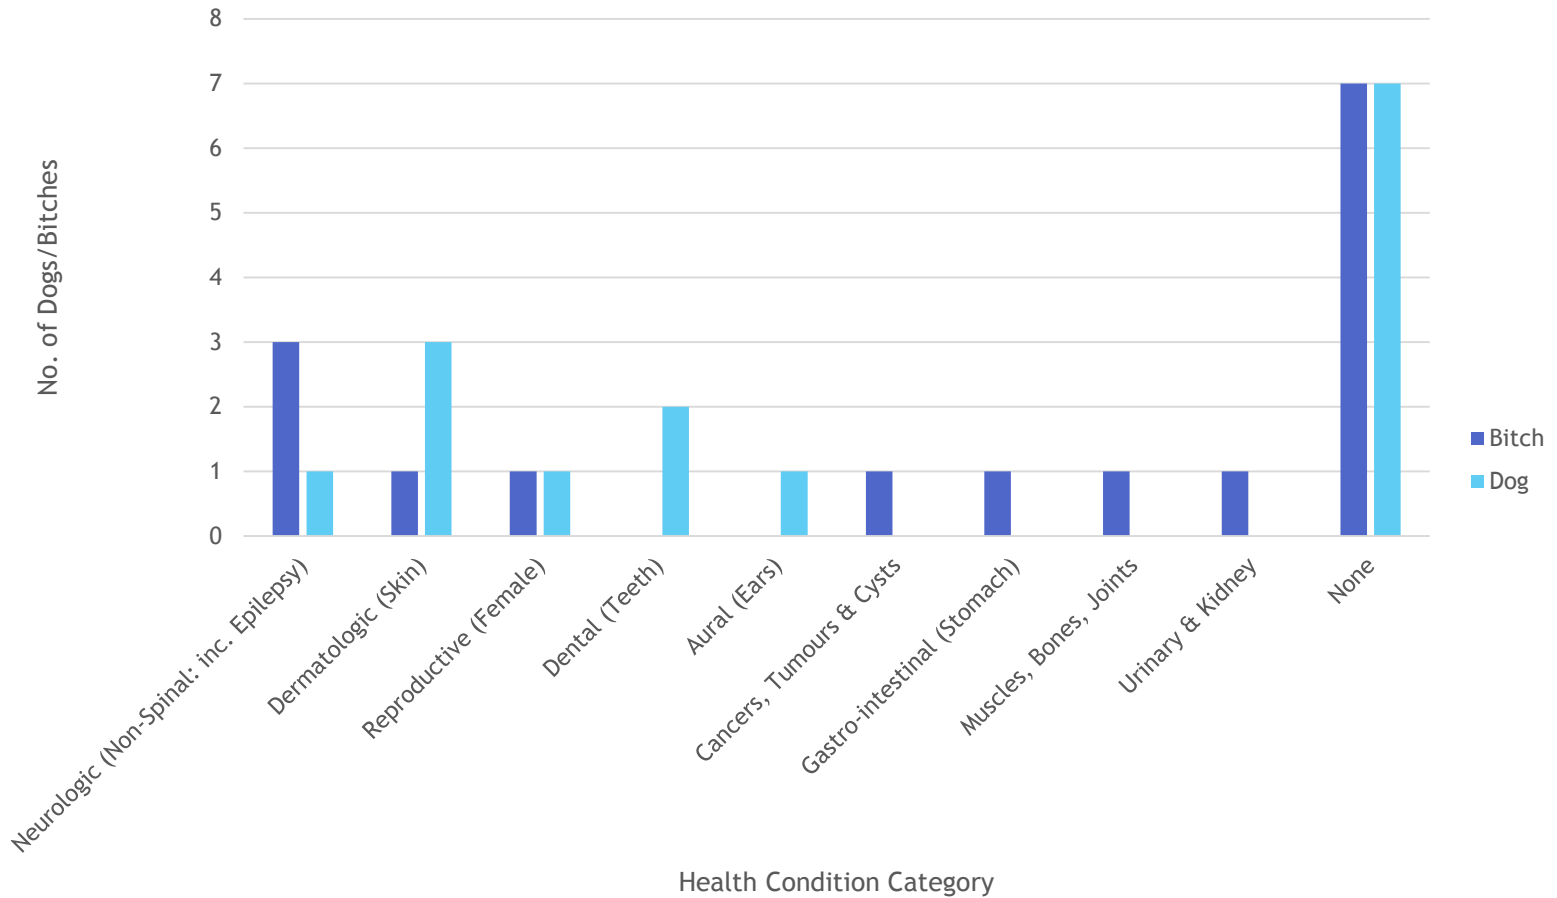

BMHS of GB

Health Survey 2017

No. of Dogs and Bitches, by Year of Birth (N=31)

Dogs & Bitches by Breeding Status (N=31)

Dogs & Bitches by Health Condition Category (N=31)

No. of BMH with Health Conditions by Year of Birth (N=31)

Temperament: Aggressive with people (N=22)

Temperament: Aggressive with dogs (N=25)

Temperament: Fearful of people (N=25)

Temperament: Submissive urination (N=23)

Temperament: Separation Anxiety (N=24)

Temperament: House Training Problems (N=24)

Temperament: Outgoing/Friendly (N=29)

Temperament: Excitable/Active (N=27)

Temperament: Excessive Barking (N=26)