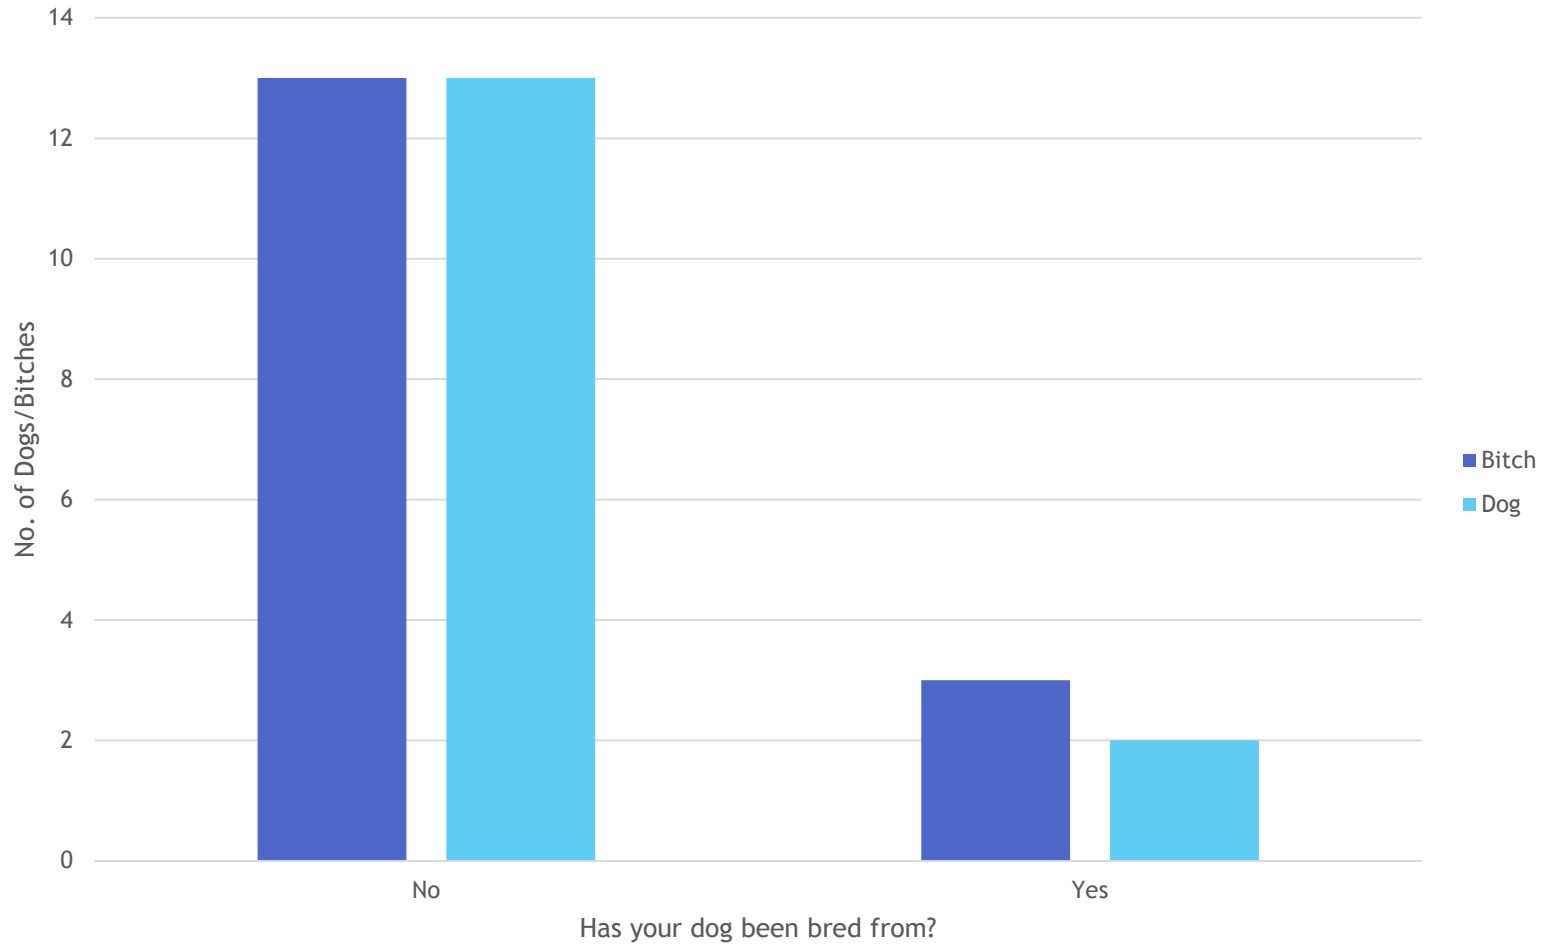

BMHS of GB

Health Survey 2017

No. of Dogs and Bitches, by Year of Birth (N=31)

Dogs & Bitches by Breeding Status (N=31)

Dogs & Bitches by Health Condition Category (N=31)

No. of BMH with Health Conditions by Year of Birth (N=31)

Temperament: Aggressive with people (N=22)

Temperament: Aggressive with dogs (N=25)

Temperament: Fearful of people (N=25)

Temperament: Submissive urination (N=23)

Temperament: Separation Anxiety (N=24)

Temperament: House Training Problems (N=24)

Temperament: Outgoing/Friendly (N=29)

Temperament: Excitable/Active (N=27)

Temperament: Excessive Barking (N=26)