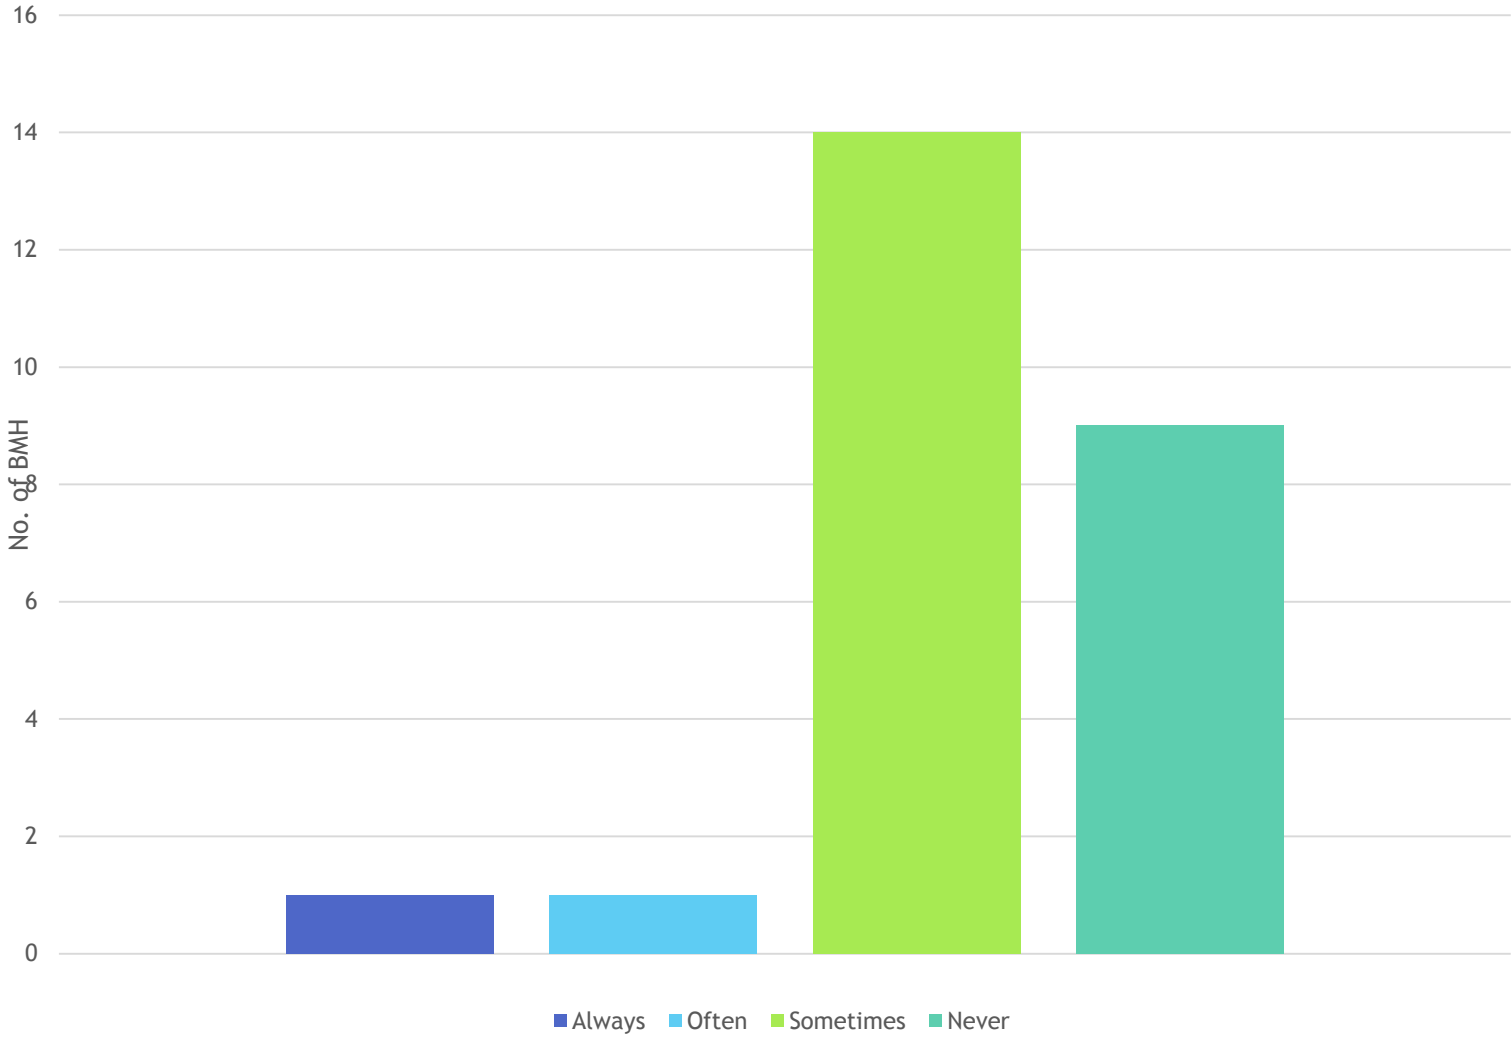

BMHS of GB

Health Survey 2017

No. of Dogs and Bitches, by Year of Birth (N=31)

Dogs & Bitches by Breeding Status (N=31)

Dogs & Bitches by Health Condition Category (N=31)

No. of BMH with Health Conditions by Year of Birth (N=31)

Temperament: Aggressive with people (N=22)

Temperament: Aggressive with dogs (N=25)

Temperament: Fearful of people (N=25)

Temperament: Submissive urination (N=23)

Temperament: Separation Anxiety (N=24)

Temperament: House Training Problems (N=24)

Temperament: Outgoing/Friendly (N=29)

Temperament: Excitable/Active (N=27)

Temperament: Excessive Barking (N=26)