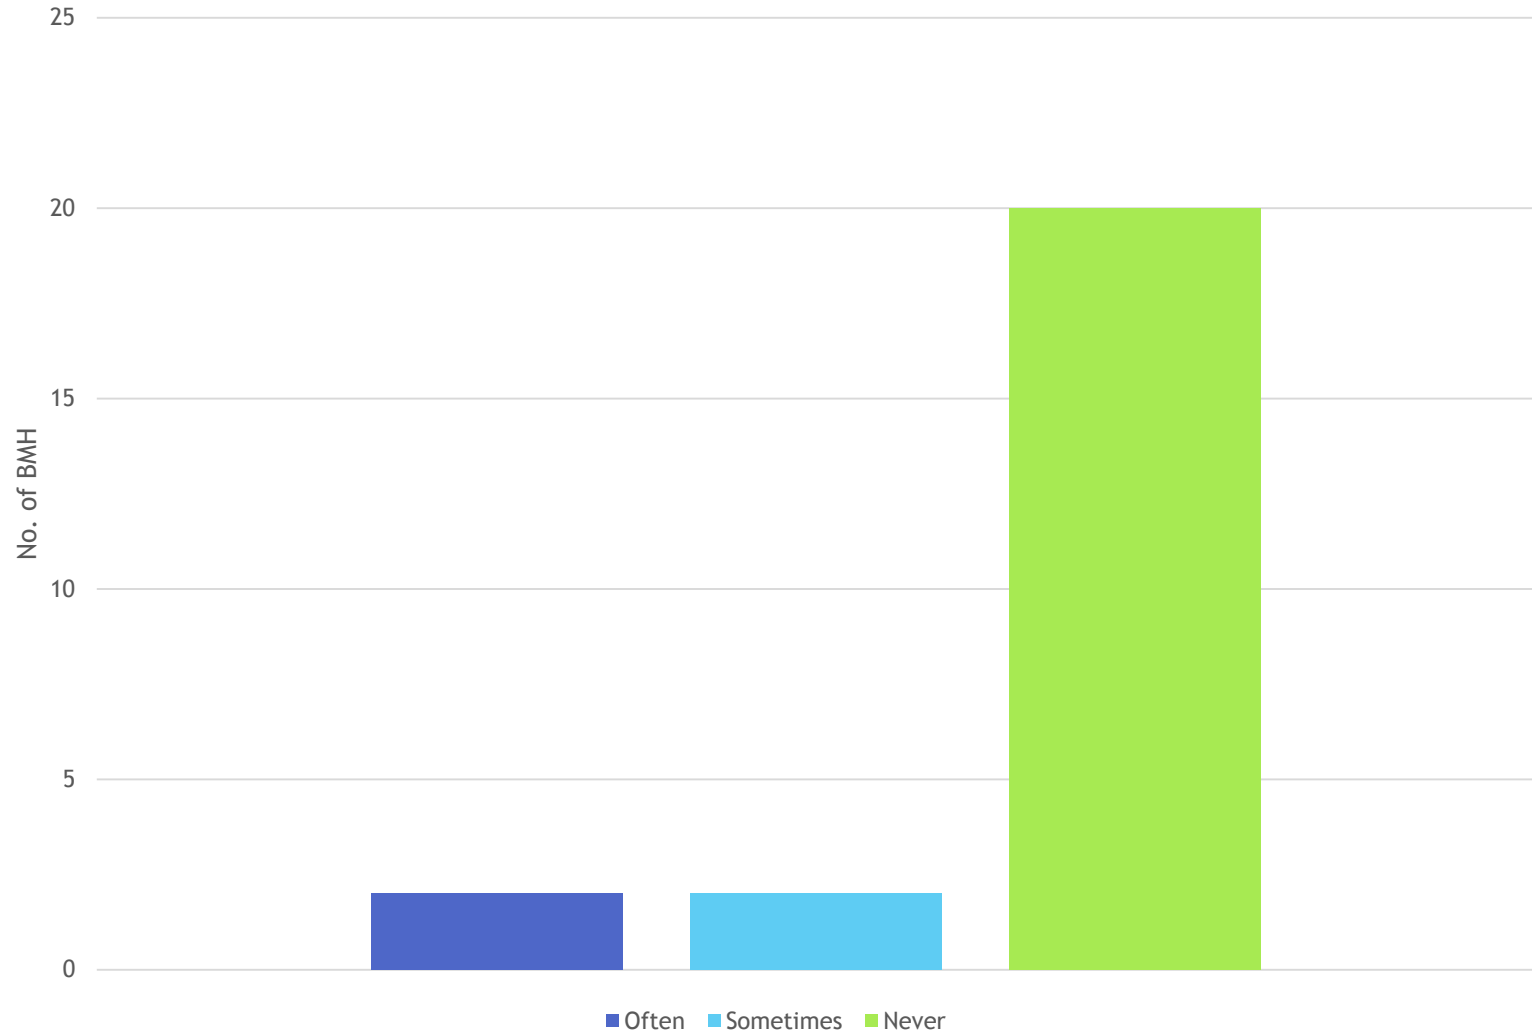

Temperament: Aggressive with people (N=22)

Temperament: Aggressive with dogs (N=25)

Temperament: Fearful of people (N=25)

Temperament: Submissive urination (N=23)

Temperament: Separation Anxiety (N=24)

Temperament: House Training Problems (N=24)

Temperament: Outgoing/Friendly (N=29)

Temperament: Excitable/Active (N=27)

Temperament: Excessive Barking (N=26)