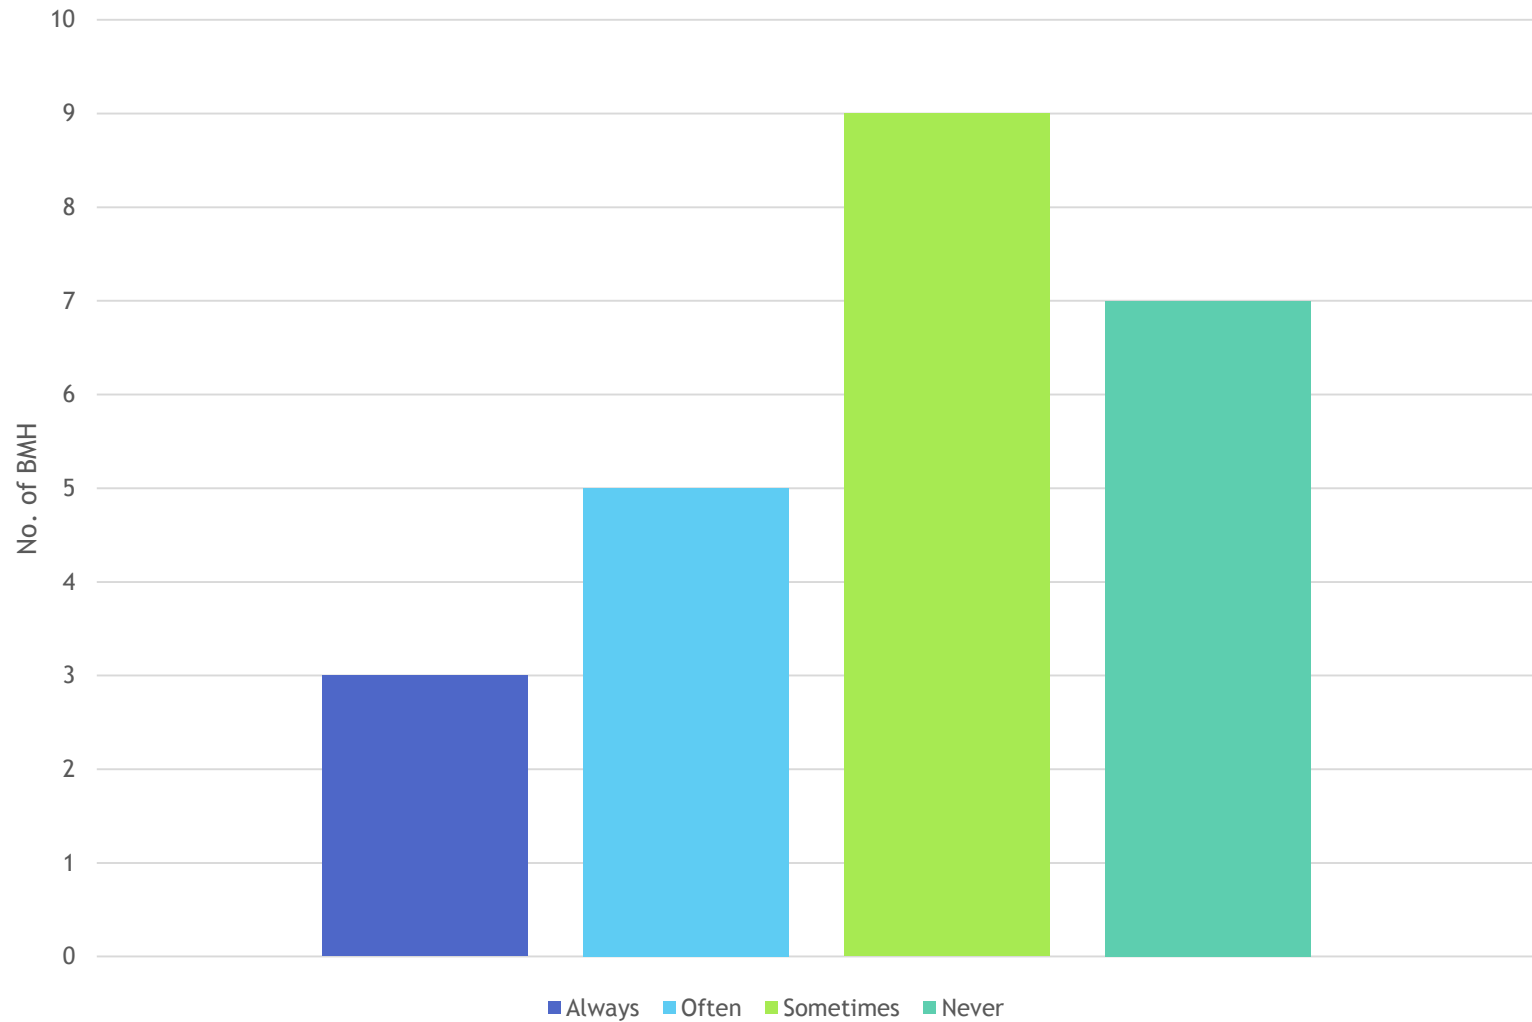

Temperament: Aggressive with people (N=22)

Temperament: Aggressive with dogs (N=25)

Temperament: Fearful of people (N=25)

Temperament: Submissive urination (N=23)

Temperament: Separation Anxiety (N=24)

Temperament: House Training Problems (N=24)

Temperament: Outgoing/Friendly (N=29)

Temperament: Excitable/Active (N=27)

Temperament: Excessive Barking (N=26)