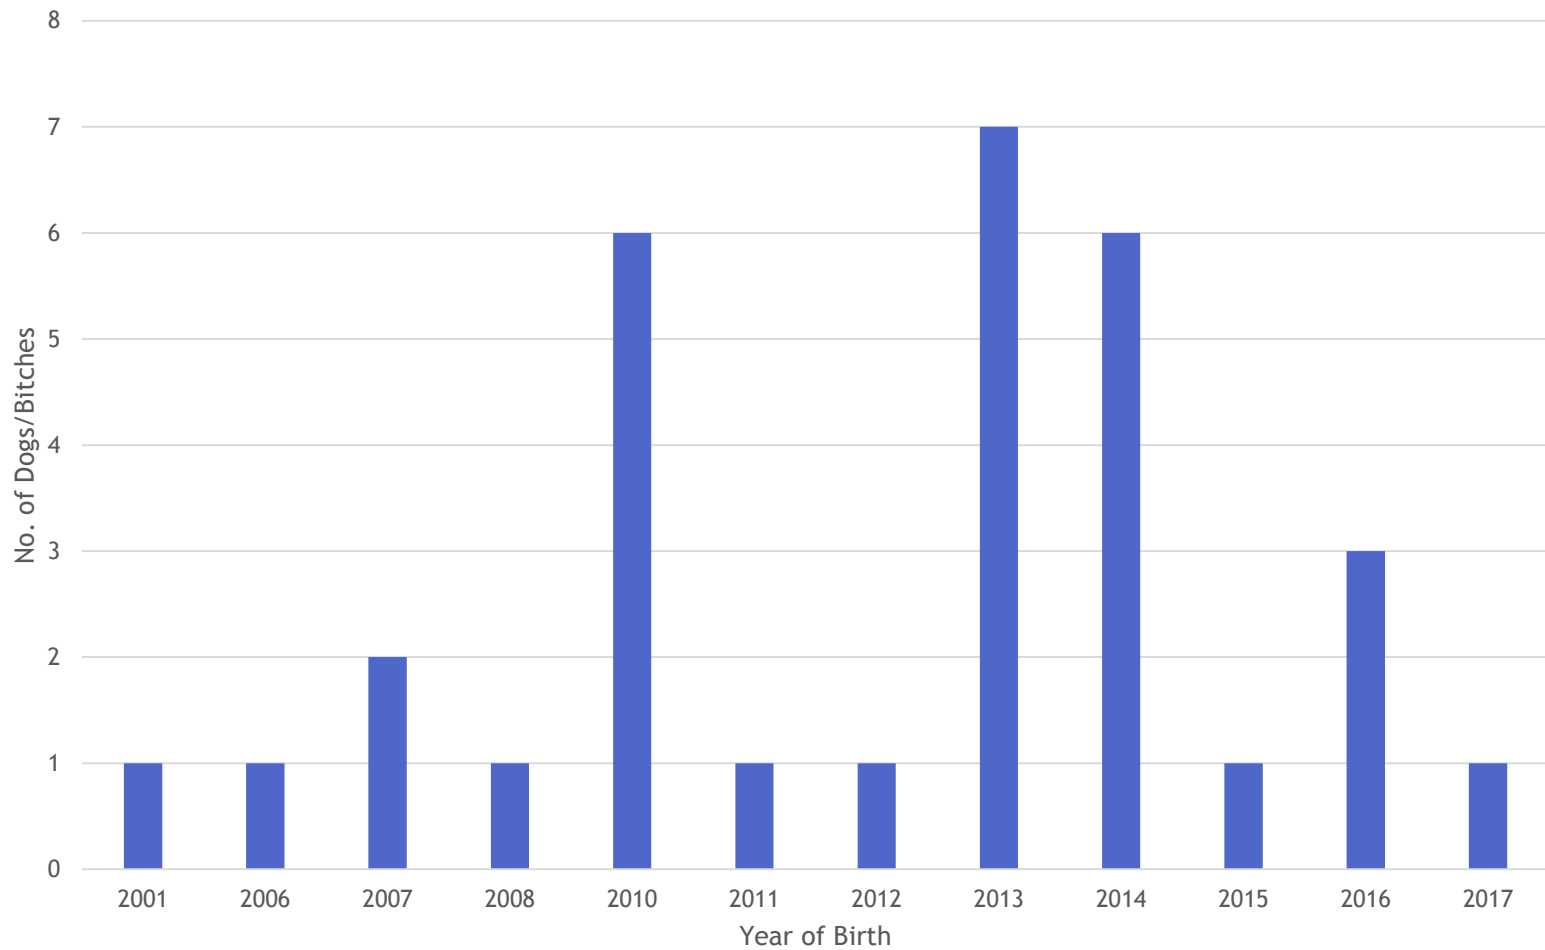

BMHS of GB

Health Survey 2017

No. of Dogs and Bitches, by Year of Birth (N=31)

Dogs & Bitches by Breeding Status (N=31)

Dogs & Bitches by Health Condition Category (N=31)

No. of BMH with Health Conditions by Year of Birth (N=31)

Temperament: Aggressive with people (N=22)

Temperament: Aggressive with dogs (N=25)

Temperament: Fearful of people (N=25)

Temperament: Submissive urination (N=23)

Temperament: Separation Anxiety (N=24)

Temperament: House Training Problems (N=24)

Temperament: Outgoing/Friendly (N=29)

Temperament: Excitable/Active (N=27)

Temperament: Excessive Barking (N=26)