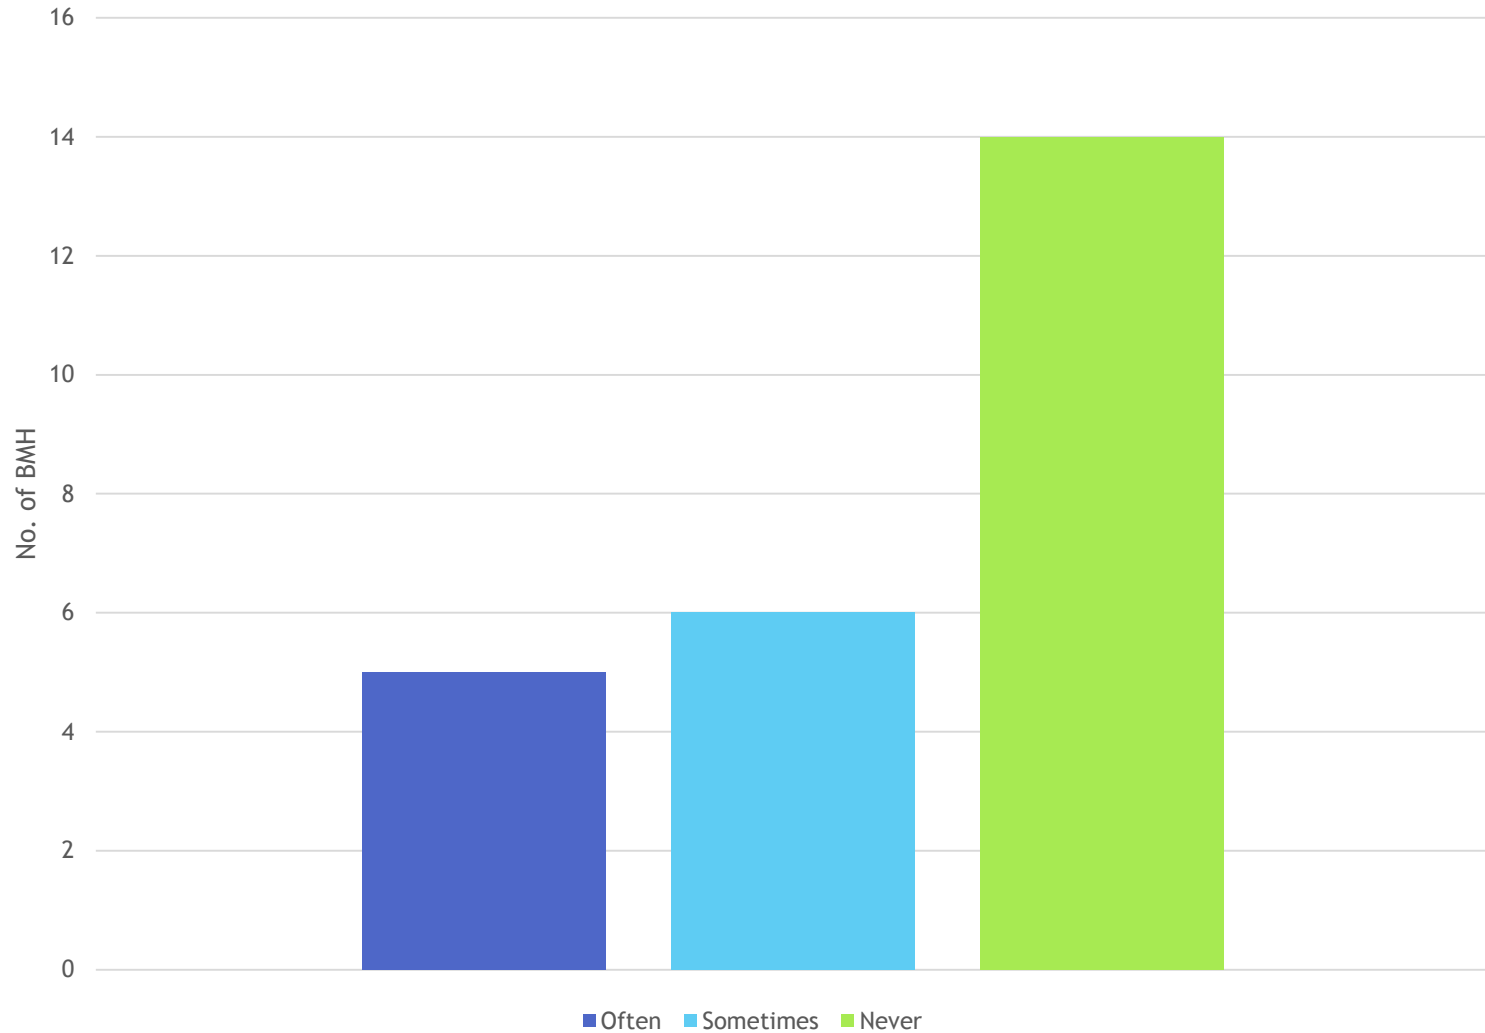

BMHS of GB

Health Survey 2017

No. of Dogs and Bitches, by Year of Birth (N=31)

Dogs & Bitches by Breeding Status (N=31)

Dogs & Bitches by Health Condition Category (N=31)

No. of BMH with Health Conditions by Year of Birth (N=31)

Temperament: Aggressive with people (N=22)

Temperament: Aggressive with dogs (N=25)

Temperament: Fearful of people (N=25)

Temperament: Submissive urination (N=23)

Temperament: Separation Anxiety (N=24)

Temperament: House Training Problems (N=24)

Temperament: Outgoing/Friendly (N=29)

Temperament: Excitable/Active (N=27)

Temperament: Excessive Barking (N=26)