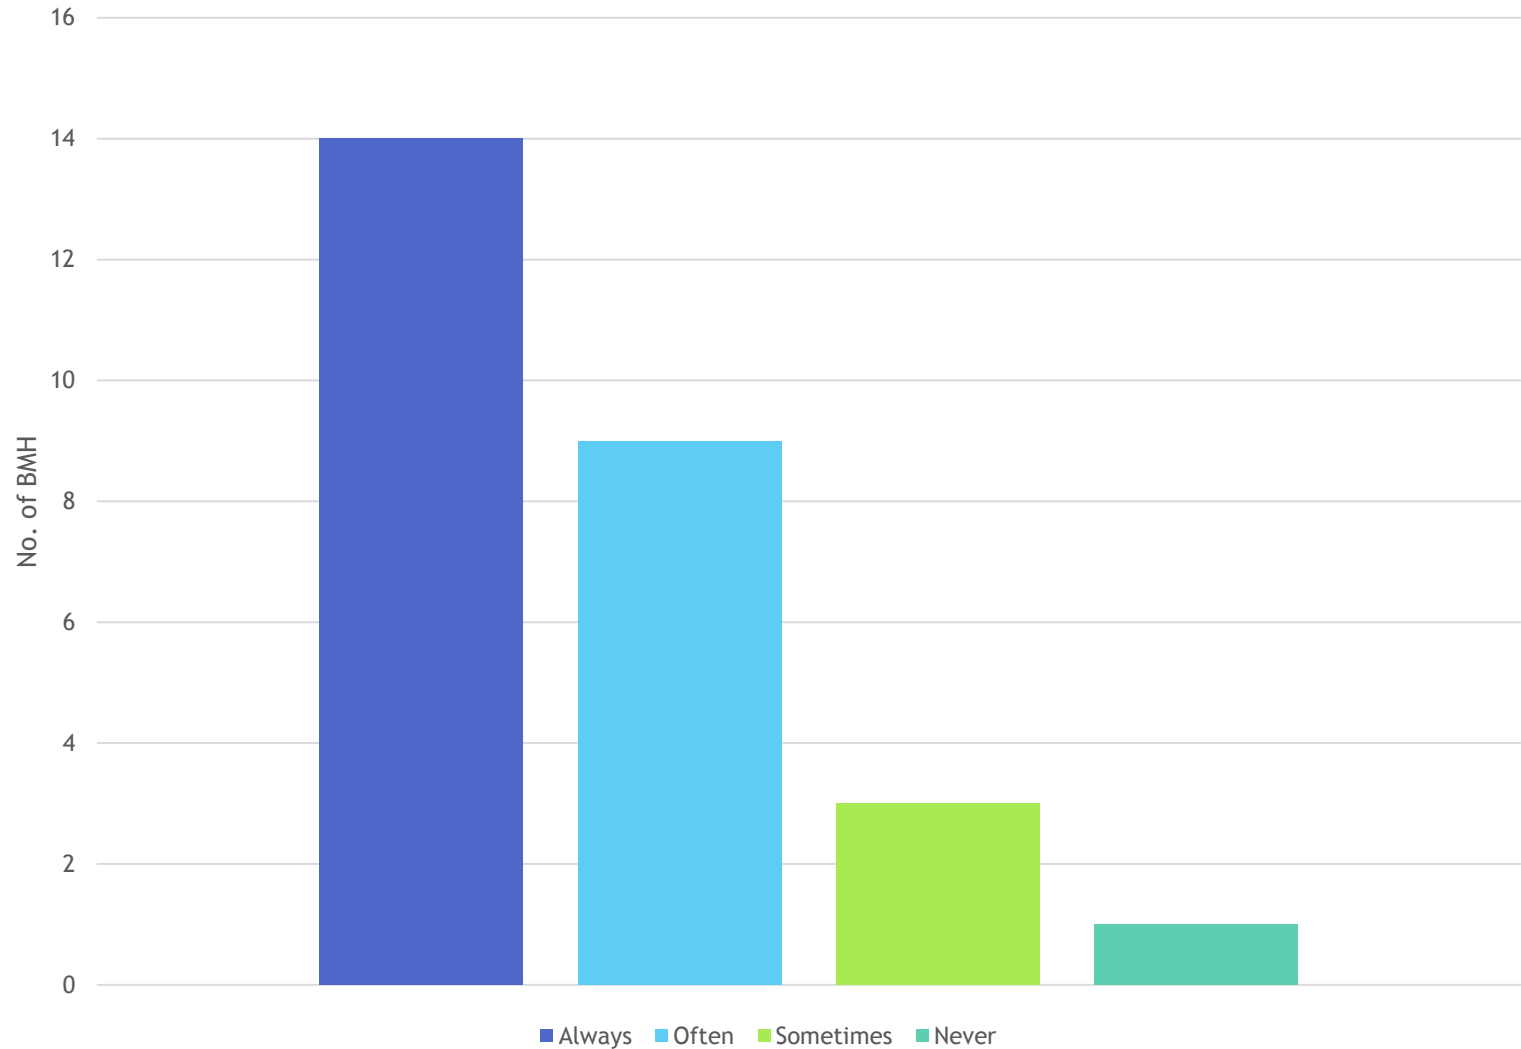

Temperament: Aggressive with people (N=22)

Temperament: Aggressive with dogs (N=25)

Temperament: Fearful of people (N=25)

Temperament: Submissive urination (N=23)

Temperament: Separation Anxiety (N=24)

Temperament: House Training Problems (N=24)

Temperament: Outgoing/Friendly (N=29)

Temperament: Excitable/Active (N=27)

Temperament: Excessive Barking (N=26)