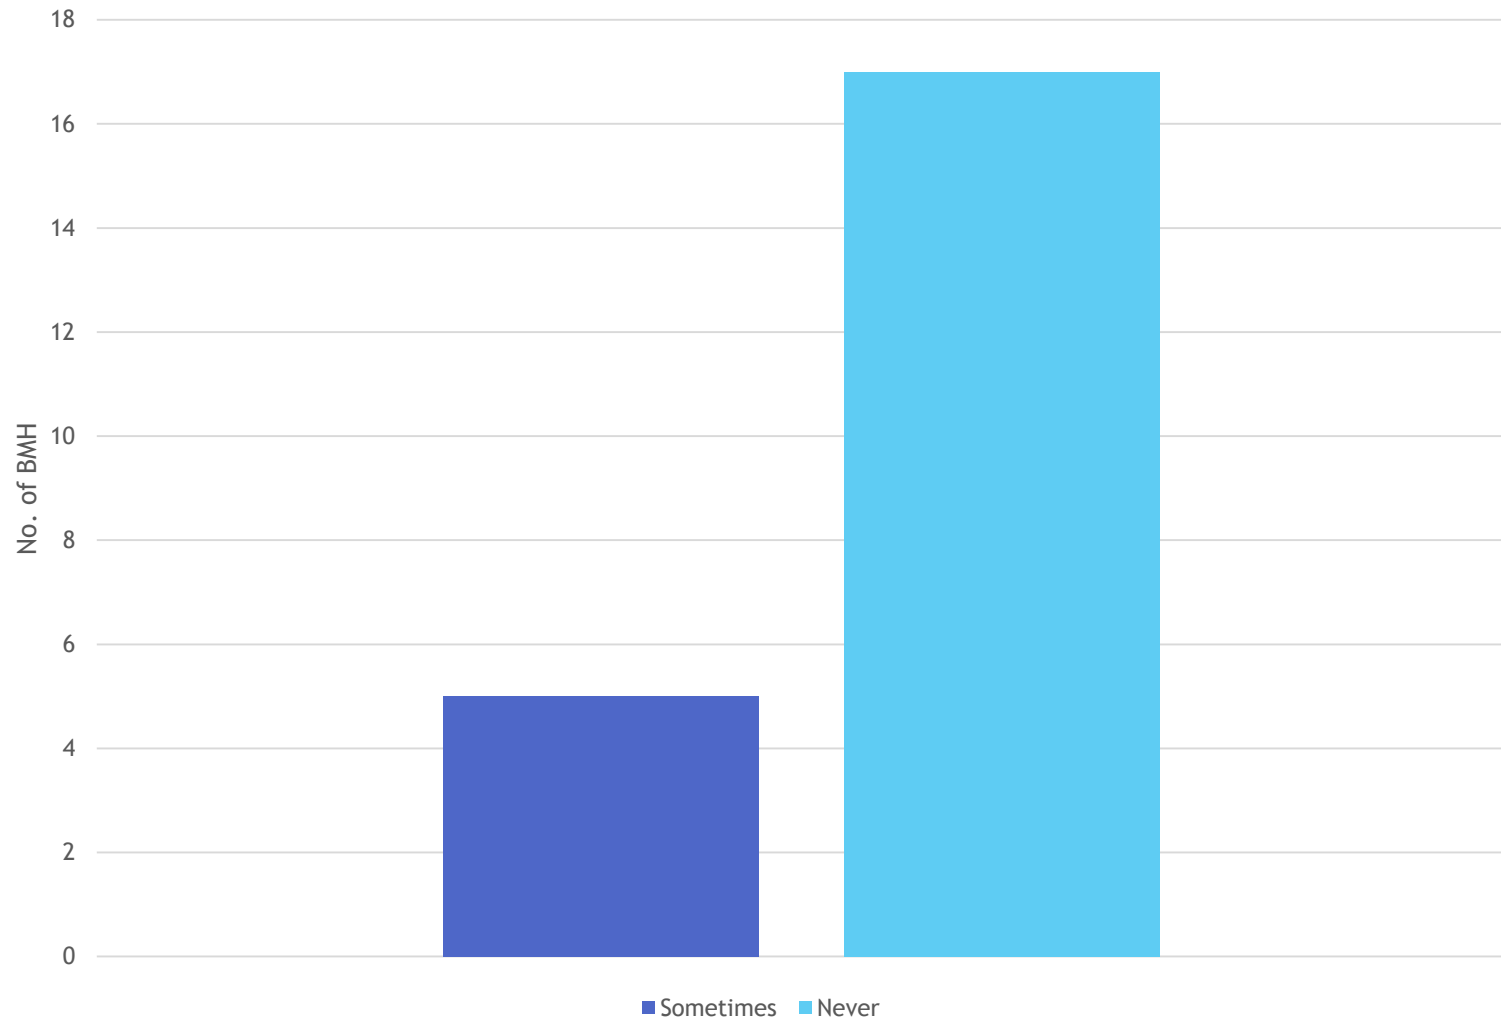

BMHS of GB

Health Survey 2017

No. of Dogs and Bitches, by Year of Birth (N=31)

Dogs & Bitches by Breeding Status (N=31)

Dogs & Bitches by Health Condition Category (N=31)

No. of BMH with Health Conditions by Year of Birth (N=31)

Temperament: Aggressive with people (N=22)

Temperament: Aggressive with dogs (N=25)

Temperament: Fearful of people (N=25)

Temperament: Submissive urination (N=23)

Temperament: Separation Anxiety (N=24)

Temperament: House Training Problems (N=24)

Temperament: Outgoing/Friendly (N=29)

Temperament: Excitable/Active (N=27)

Temperament: Excessive Barking (N=26)