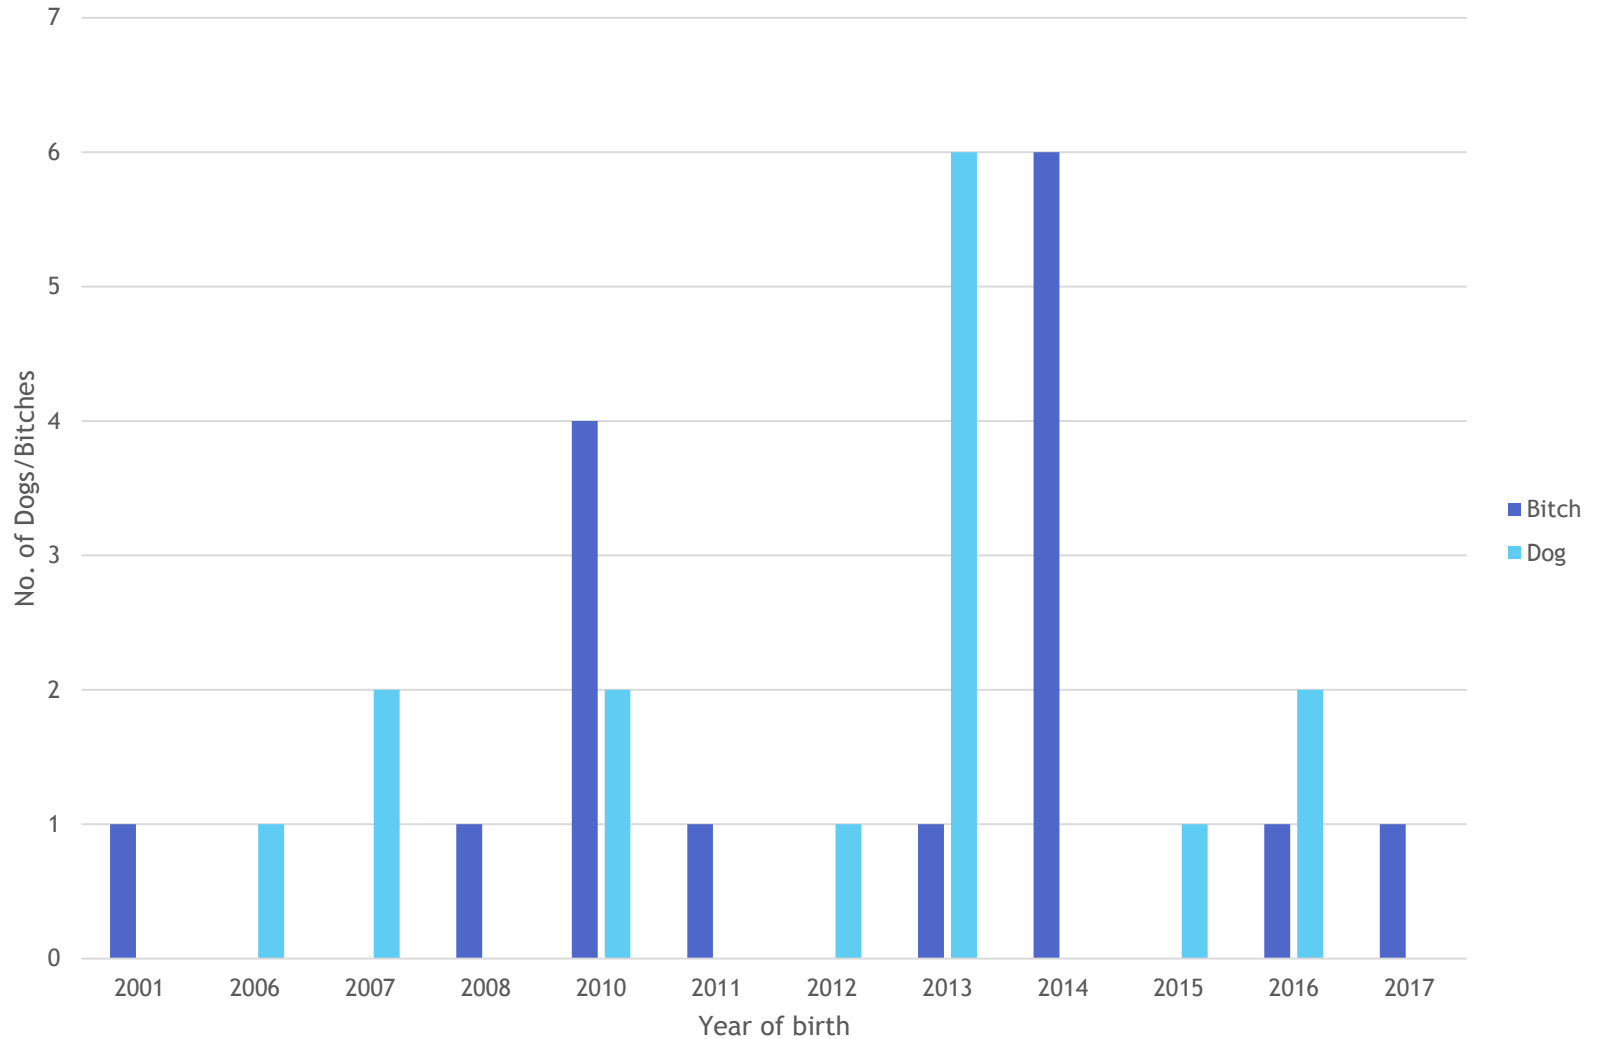

BMHS of GB

Health Survey 2017

No. of Dogs and Bitches, by Year of Birth (N=31)

Dogs & Bitches by Breeding Status (N=31)

Dogs & Bitches by Health Condition Category (N=31)

No. of BMH with Health Conditions by Year of Birth (N=31)

Temperament: Aggressive with people (N=22)

Temperament: Aggressive with dogs (N=25)

Temperament: Fearful of people (N=25)

Temperament: Submissive urination (N=23)

Temperament: Separation Anxiety (N=24)

Temperament: House Training Problems (N=24)

Temperament: Outgoing/Friendly (N=29)

Temperament: Excitable/Active (N=27)

Temperament: Excessive Barking (N=26)